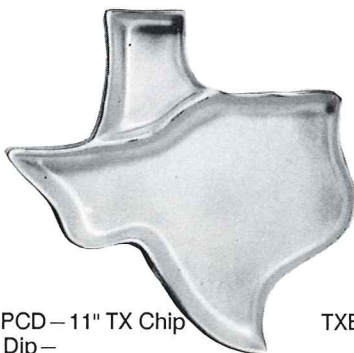

OKBP—11 1/2"
OK Bake Pan—

461—Oklahoma
Ash Tray—

LABP—7" LA
Bake Pan—

MTXBP—9" Texas
Bake Pan—

459P—6" TX Ind.
Baker—

459—Texas
Ash Tray—

TXJ—3" TX Tooth
Pick Holder—

LCTR—6" Crawfish
Trivet—

LATR—6" Louisiana
Trivet—

TXBP—11" Texas
Bake Pan—

TXBPCD—11" TX Chip
and Dip—

TXBPRD—11" TX Relish
Dish—

TST—7 1/2" TX
Trivet—

Color charts page 2 & 3

(sizes are approximate and may vary)

SPECIAL STATE & SOUVENIR ITEMS